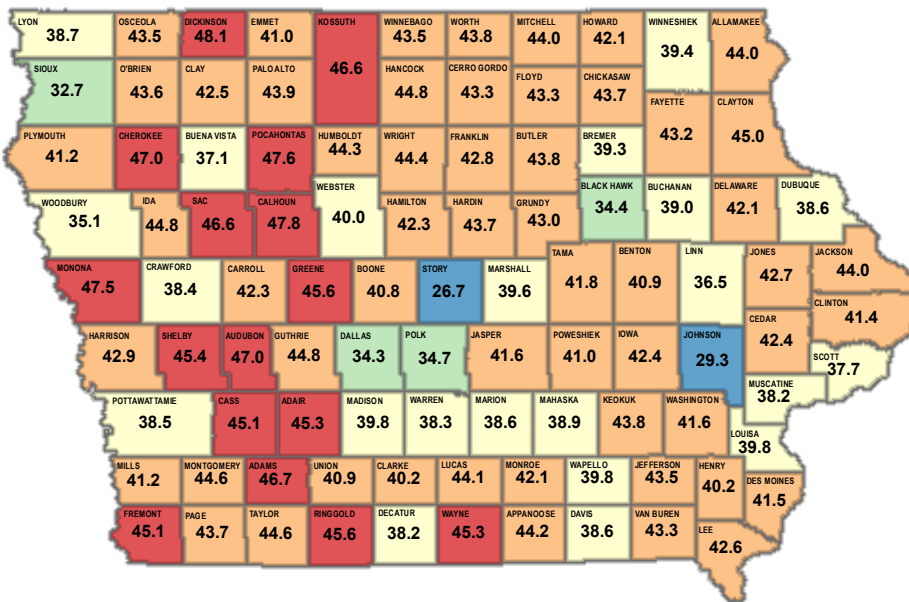

## MEDIAN AGE – 2015 ACS

2015 American Community Survey (ACS)  
Iowa Median Age: 38.1  
U.S. Median Age: 37.6

## MEDIAN AGE – 2010 DECENNIAL CENSUS

2010 Decennial Census  
Iowa Median Age: 38.1  
U.S. Median Age: 37.2

## MEDIAN AGE – 2000 DECENNIAL CENSUS

2000 Decennial Census  
Iowa Median Age: 36.6  
U.S. Median Age: 35.3

NOTE:  
The median age is the age at the midpoint of the population.  
Half of the population is older than the median age and half of the population is younger.