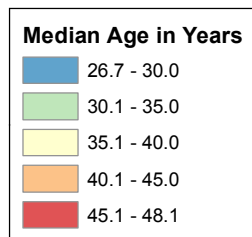

## MEDIAN AGE – 2015 ACS

2015 American Community Survey (ACS)  
Iowa Median Age: 38.1  
U.S. Median Age: 37.6

## MEDIAN AGE – 2010 DECENNIAL CENSUS

2010 Decennial Census  
Iowa Median Age: 38.1  
U.S. Median Age: 37.2

## MEDIAN AGE – 2000 DECENNIAL CENSUS

2000 Decennial Census  
Iowa Median Age: 36.6  
U.S. Median Age: 35.3

NOTE:  
The median age is the age at the midpoint of the population.  
Half of the population is older than the median age and half of the population is younger.