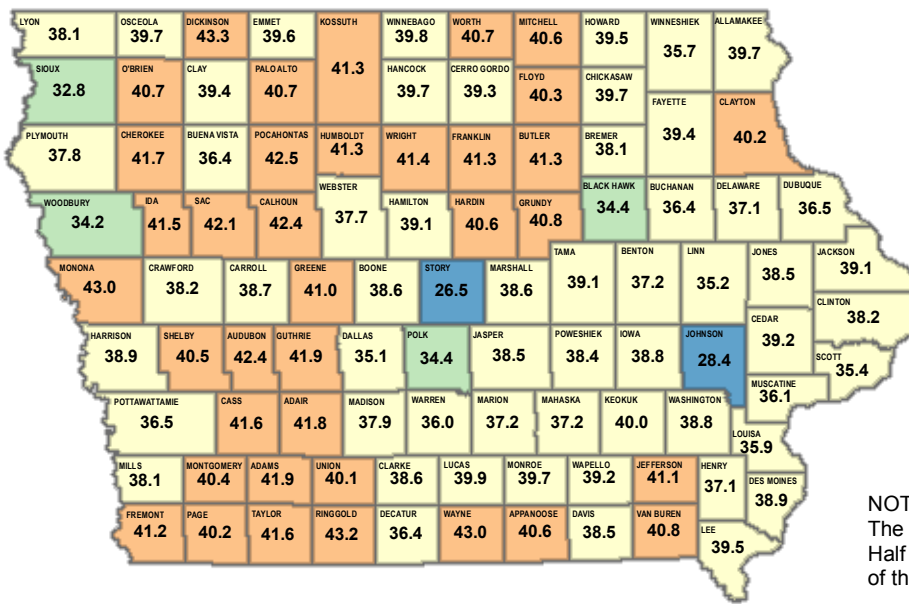

## MEDIAN AGE – 2015 ACS

2015 American Community Survey (ACS)  
Iowa Median Age: 38.1  
U.S. Median Age: 37.6

## MEDIAN AGE – 2010 DECENNIAL CENSUS

2010 Decennial Census  
Iowa Median Age: 38.1  
U.S. Median Age: 37.2

## MEDIAN AGE – 2000 DECENNIAL CENSUS

2000 Decennial Census  
Iowa Median Age: 36.6  
U.S. Median Age: 35.3

NOTE:  
The median age is the age at the midpoint of the population.  
Half of the population is older than the median age and half of the population is younger.