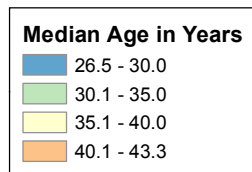

## MEDIAN AGE – 2015 ACS

2015 American Community Survey (ACS)  
Iowa Median Age: 38.1  
U.S. Median Age: 37.6

## MEDIAN AGE – 2010 DECENNIAL CENSUS

2010 Decennial Census  
Iowa Median Age: 38.1  
U.S. Median Age: 37.2

## MEDIAN AGE – 2000 DECENNIAL CENSUS

2000 Decennial Census  
Iowa Median Age: 36.6  
U.S. Median Age: 35.3

NOTE:  
The median age is the age at the midpoint of the population.  
Half of the population is older than the median age and half of the population is younger.