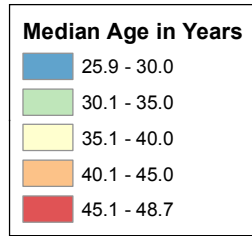

## MEDIAN AGE – 2015 ACS

2015 American Community Survey (ACS)  
Iowa Median Age: 38.1  
U.S. Median Age: 37.6

## MEDIAN AGE – 2010 DECENNIAL CENSUS

2010 Decennial Census  
Iowa Median Age: 38.1  
U.S. Median Age: 37.2

## MEDIAN AGE – 2000 DECENNIAL CENSUS

2000 Decennial Census  
Iowa Median Age: 36.6  
U.S. Median Age: 35.3

NOTE:  
The median age is the age at the midpoint of the population.  
Half of the population is older than the median age and half of the population is younger.