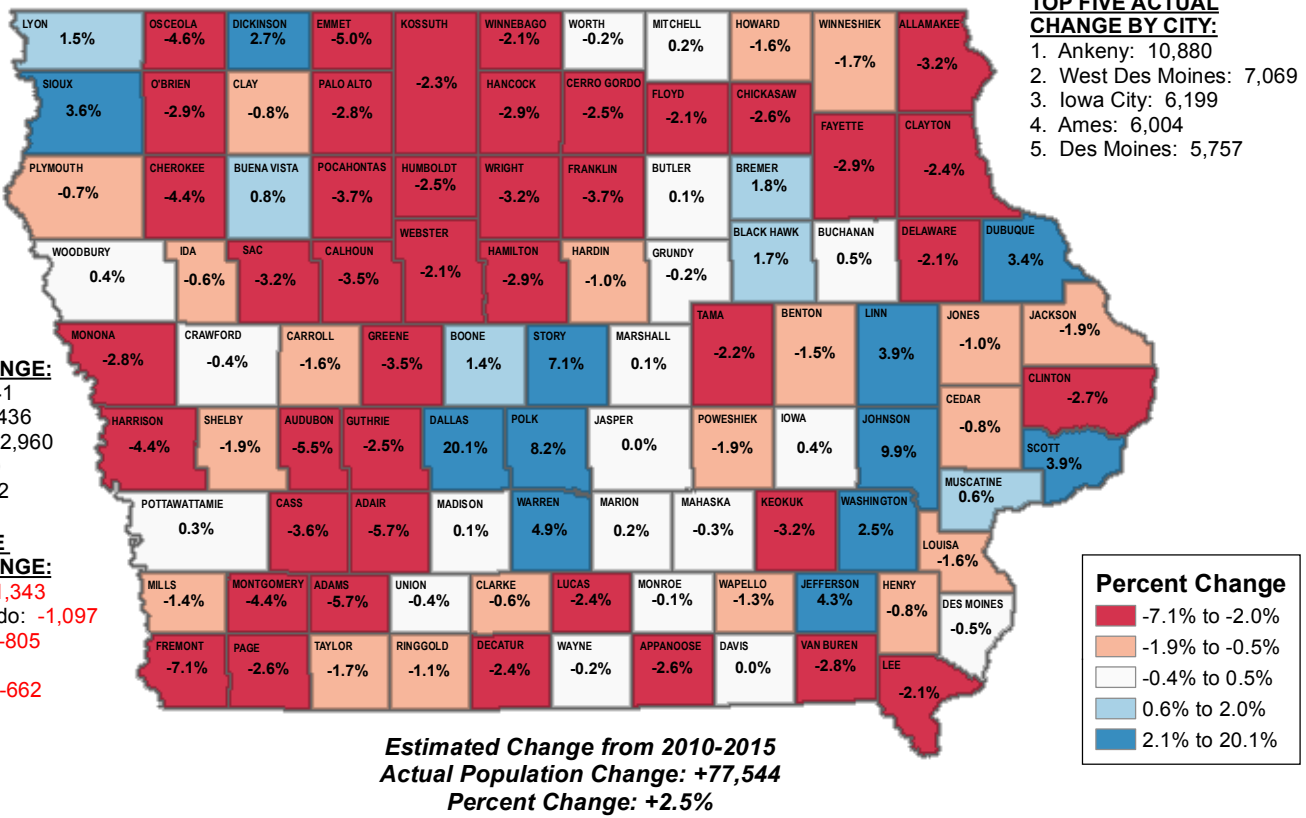

POPULATION ESTIMATE - 2015

PERCENT CHANGE IN POPULATION - 2010-2015

Sources: U.S. Census Bureau, 2015 Population Estimates, LSA Calculations

Iowa LSA Staff Contact: Adam Broich (515-281-8223)
adam.broich@legis.iowa.gov