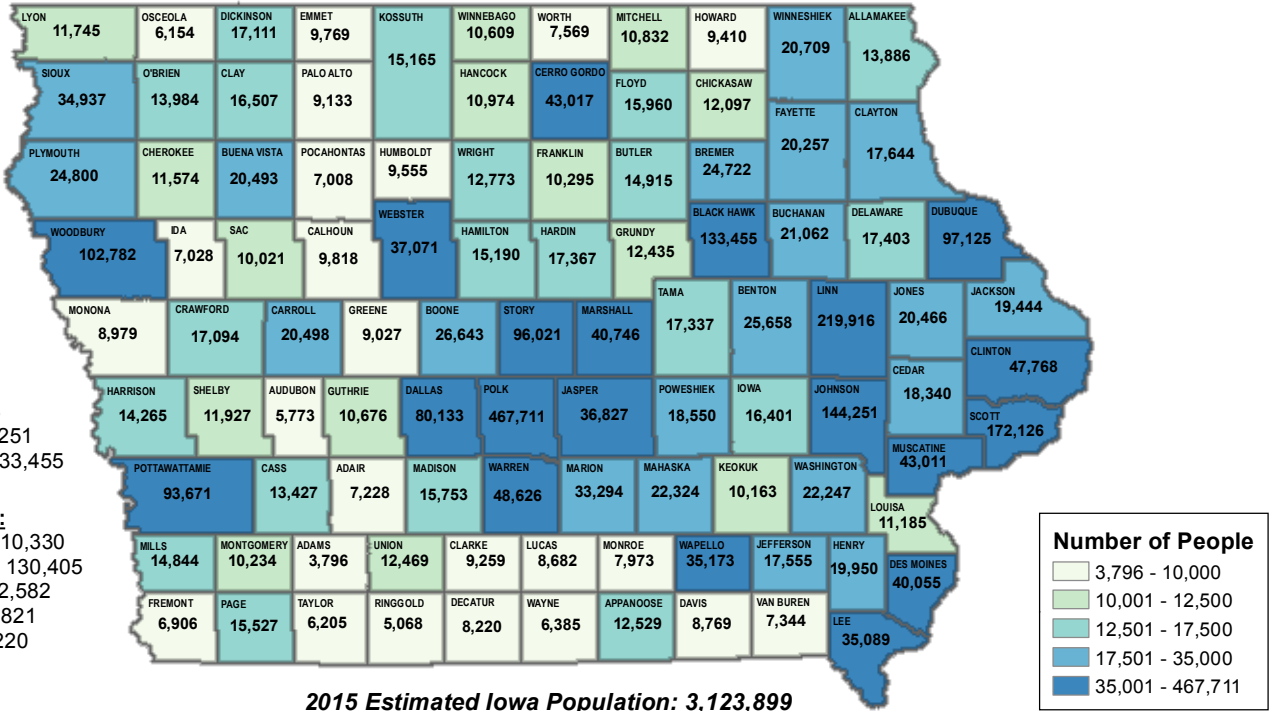

POPULATION ESTIMATE - 2015

PERCENT CHANGE IN POPULATION - 2010-2015

Sources: U.S. Census Bureau, 2015 Population Estimates, LSA Calculations

Iowa LSA Staff Contact: Adam Broich (515-281-8223)
adam.broich@legis.iowa.gov