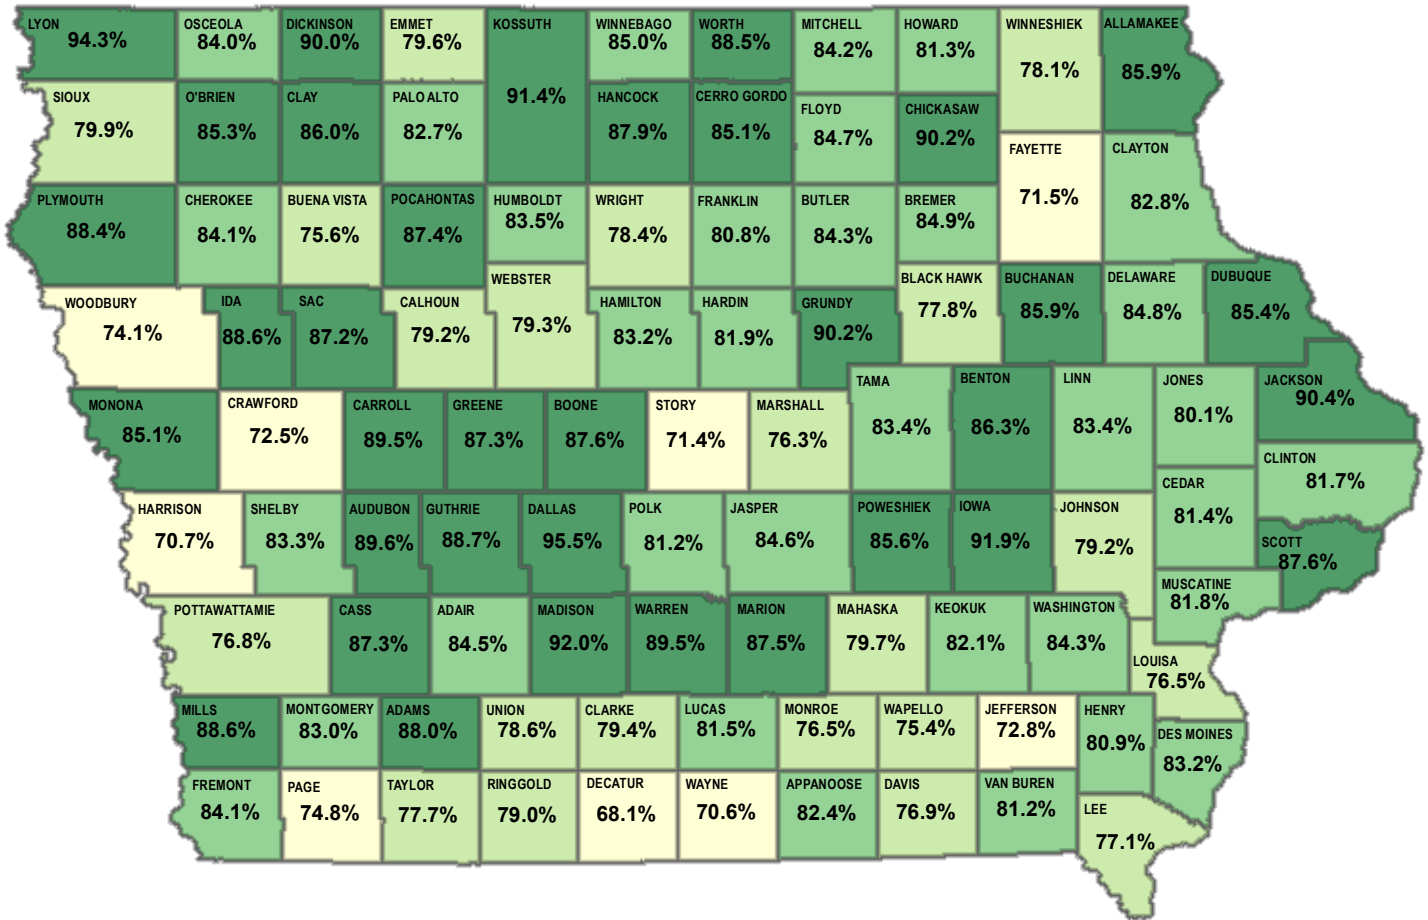

ACTIVE REGISTERED VOTERS AS A PERCENTAGE OF VOTING AGE POPULATION - 2015

Registered Voters Statewide: 1,930,597
 Population 18 Years and Over: 2,352,724
 Percent Registered Voters compared to Population 18 Years and Over: 82.1%

Sources: Secretary of State (Active Voter Registration Totals as of Jan. 4, 2016),
 U.S. Census Bureau, 2014 American Community Survey 5-year estimate, LSA Calculations