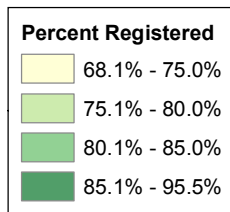

ACTIVE REGISTERED VOTERS AS A PERCENTAGE OF VOTING AGE POPULATION - 2015

Registered Voters Statewide: 1,930,597
 Population 18 Years and Over: 2,352,724
 Percent Registered Voters compared to Population 18 Years and Over: 82.1%

Sources: Secretary of State (Active Voter Registration Totals as of Jan. 4, 2016),
 U.S. Census Bureau, 2014 American Community Survey 5-year estimate, LSA Calculations