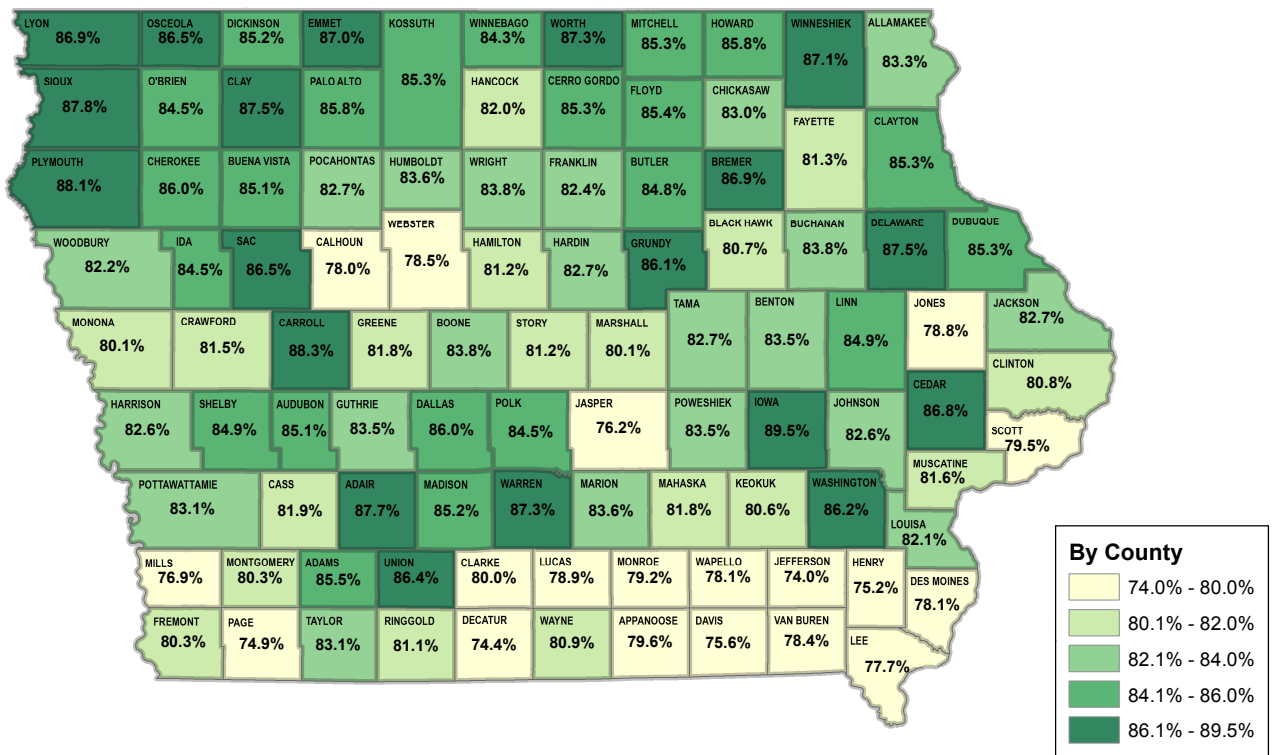

LABOR FORCE PARTICIPATION RATE

Note: The labor force includes all people classified in the civilian labor force between the ages of 20 and 64, plus members of the U.S. Armed Forces (people on active duty with the United States Army, Air Force, Navy, Marine Corps, or Coast Guard). The civilian labor force consists of people classified as employed or unemployed