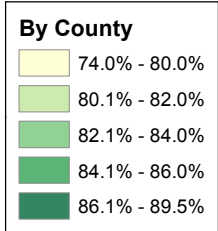

LABOR FORCE PARTICIPATION RATE

Note: The labor force includes all people classified in the civilian labor force between the ages of 20 and 64, plus members of the U.S. Armed Forces (people on active duty with the United States Army, Air Force, Navy, Marine Corps, or Coast Guard). The civilian labor force consists of people classified as employed or unemployed