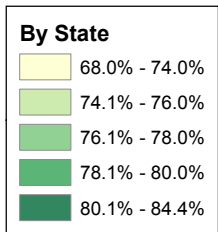

LABOR FORCE PARTICIPATION RATE

Note: The labor force includes all people classified in the civilian labor force between the ages of 20 and 64, plus members of the U.S. Armed Forces (people on active duty with the United States Army, Air Force, Navy, Marine Corps, or Coast Guard). The civilian labor force consists of people classified as employed or unemployed