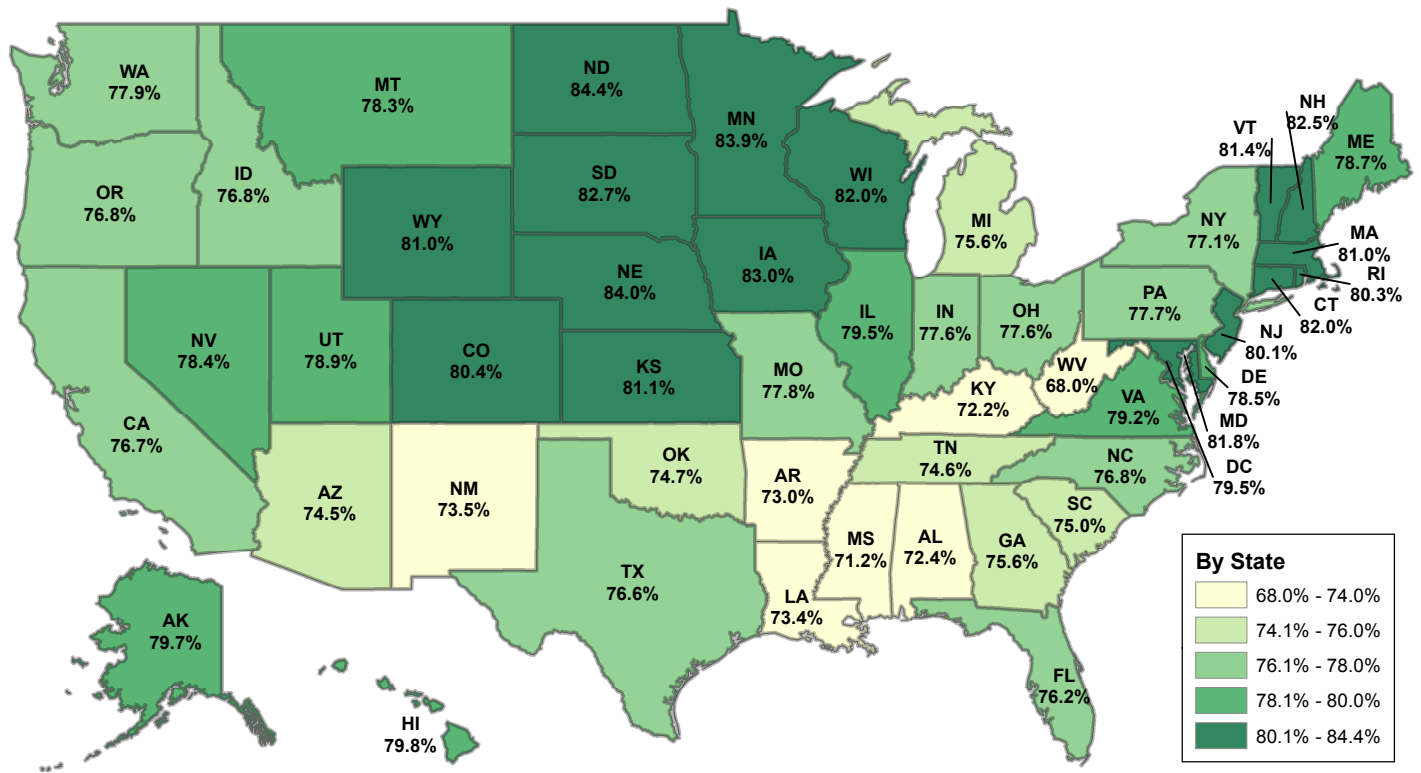

LABOR FORCE PARTICIPATION RATE

Note: The labor force includes all people classified in the civilian labor force between the ages of 20 and 64, plus members of the U.S. Armed Forces (people on active duty with the United States Army, Air Force, Navy, Marine Corps, or Coast Guard). The civilian labor force consists of people classified as employed or unemployed