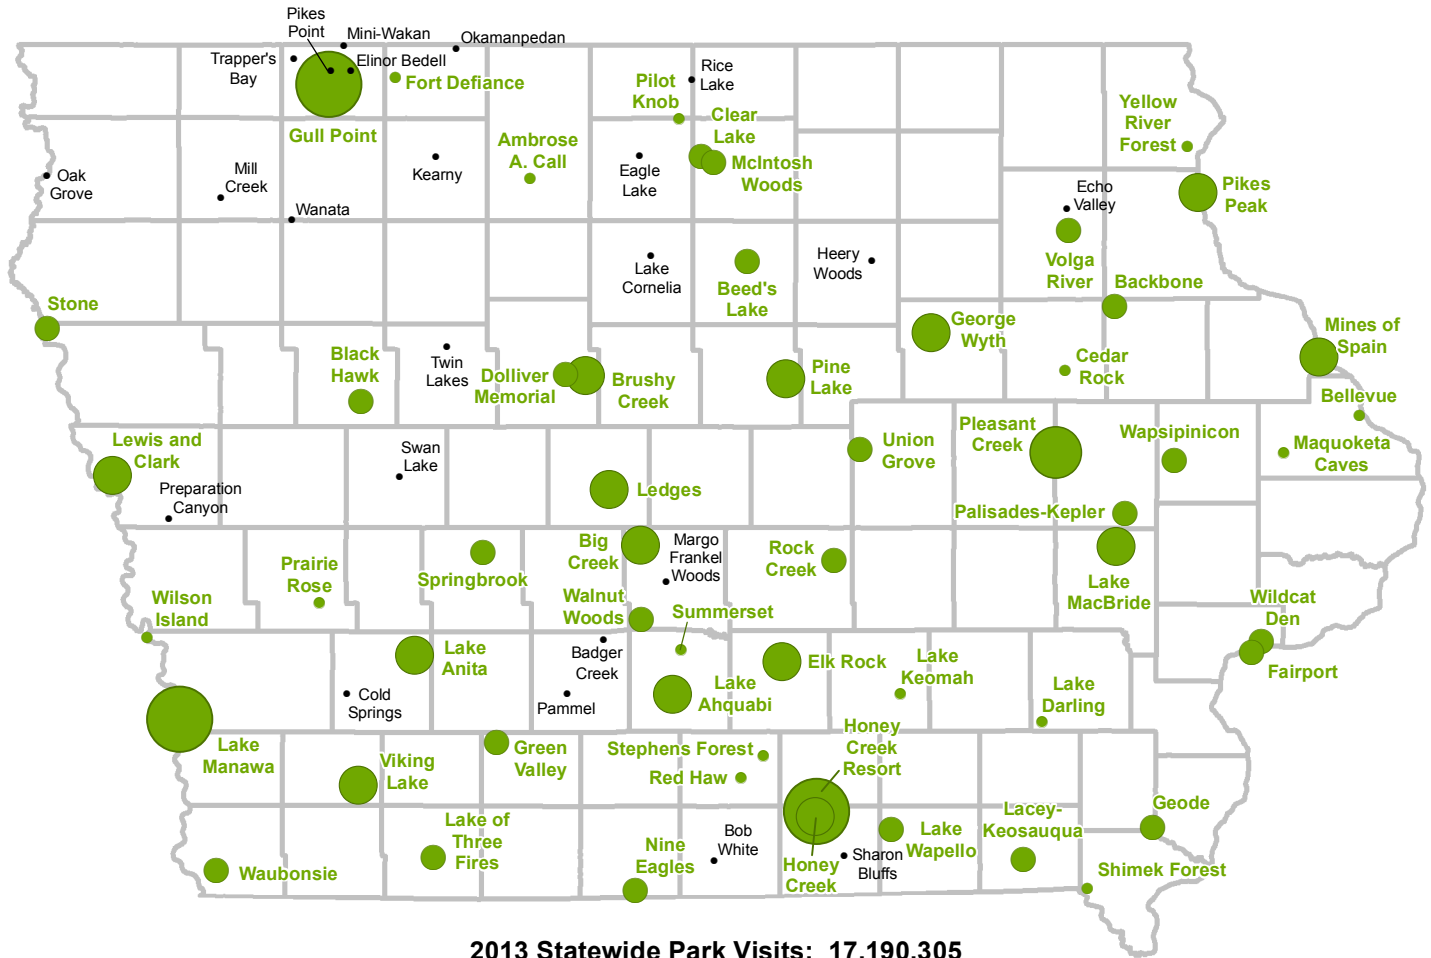

# STATE PARKS AND RECREATION AREA VISITS - 2013

**2013 Statewide Park Visits: 17,190,305**  
**2013 Statewide Camping Visits: 721,412**

**TOP FIVE:**

1. Honey Creek Resort - 3,985,613
2. Lake Manawa - 1,532,149
3. Gull Point Complex - 1,172,500
4. Pleasant Creek - 503,200
5. Ledges - 496,000

Iowa currently has:

- 69 State parks with over 41,368 acres
  - 53 parks, with over 36,292 acres, are both owned and managed by the DNR
  - 11 parks, 2,002 acres are owned by the DNR but managed by local governments
  - 5 parks, 3,075 acres are owned by the Army Corps of Engineers but managed by the DNR
- 10 State Forests with over 45,294 acres
- 19 State Recreation Areas with over 16,016 acres