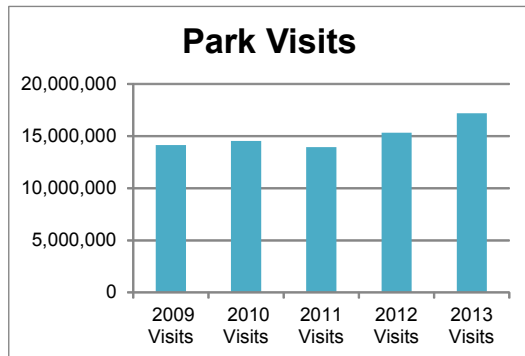

# STATE PARKS AND RECREATION AREA VISITS - 2013

**2013 Statewide Park Visits: 17,190,305**  
**2013 Statewide Camping Visits: 721,412**

**TOP FIVE:**

1. Honey Creek Resort - 3,985,613
2. Lake Manawa - 1,532,149
3. Gull Point Complex - 1,172,500
4. Pleasant Creek - 503,200
5. Ledges - 496,000

Iowa currently has:

- 69 State parks with over 41,368 acres
  - 53 parks, with over 36,292 acres, are both owned and managed by the DNR
  - 11 parks, 2,002 acres are owned by the DNR but managed by local governments
  - 5 parks, 3,075 acres are owned by the Army Corps of Engineers but managed by the DNR
- 10 State Forests with over 45,294 acres
- 19 State Recreation Areas with over 16,016 acres