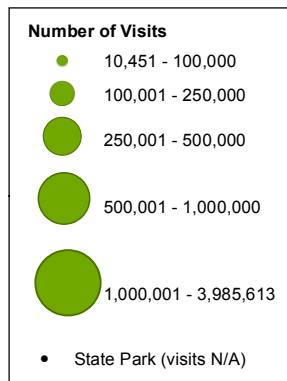

# STATE PARKS AND RECREATION AREA VISITS - 2013

**2013 Statewide Park Visits: 17,190,305**  
**2013 Statewide Camping Visits: 721,412**

**TOP FIVE:**

1. Honey Creek Resort - 3,985,613
2. Lake Manawa - 1,532,149
3. Gull Point Complex - 1,172,500
4. Pleasant Creek - 503,200
5. Ledges - 496,000

Iowa currently has:

- 69 State parks with over 41,368 acres
  - 53 parks, with over 36,292 acres, are both owned and managed by the DNR
  - 11 parks, 2,002 acres are owned by the DNR but managed by local governments
  - 5 parks, 3,075 acres are owned by the Army Corps of Engineers but managed by the DNR
- 10 State Forests with over 45,294 acres
- 19 State Recreation Areas with over 16,016 acres