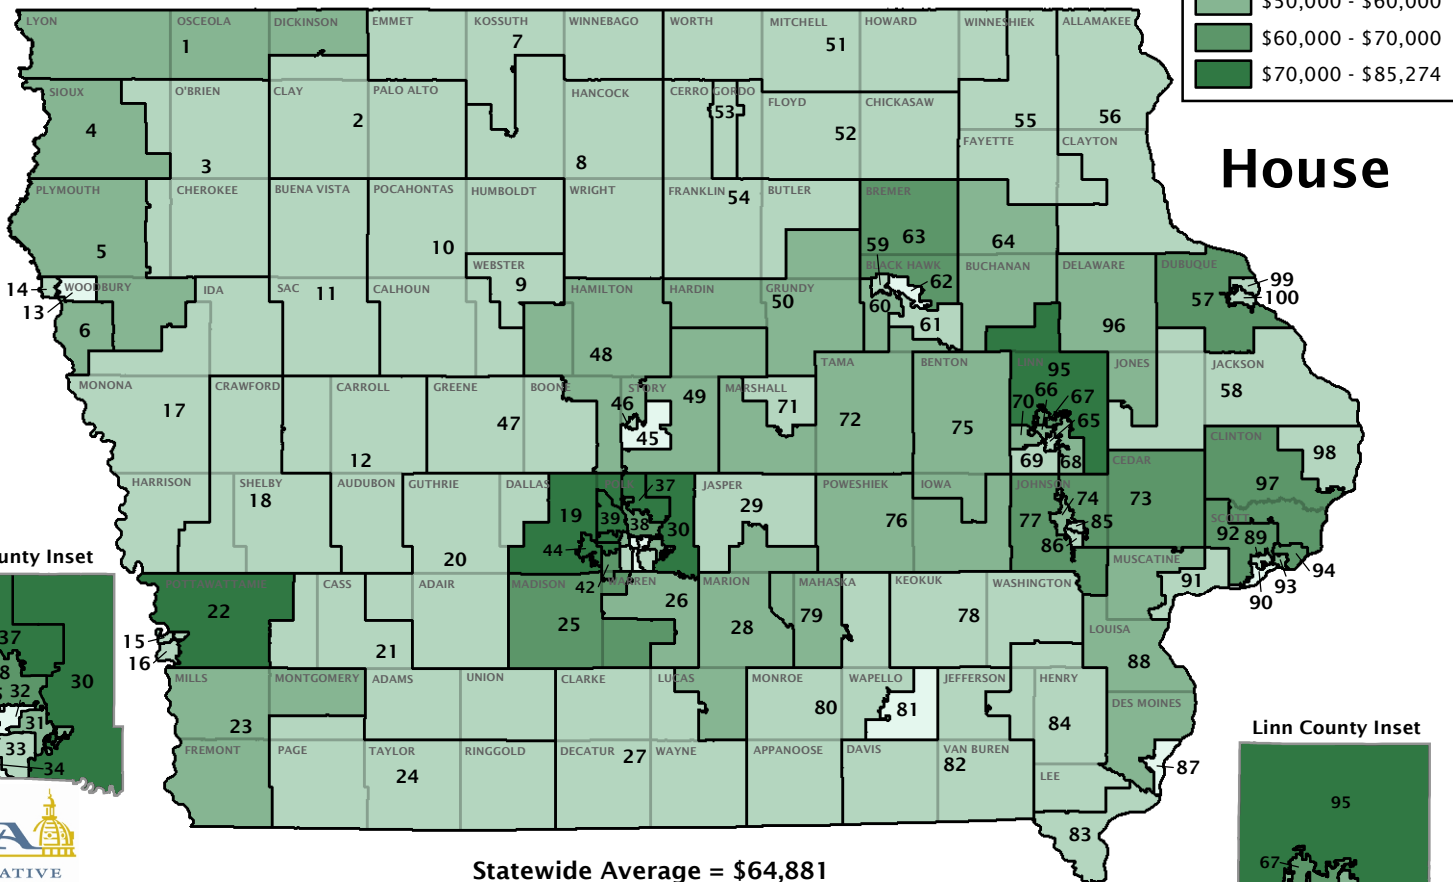

Median Household Income

By Legislative District - 2008 - 2012

Source: U.S. Census, 2012 ACS 5-year estimate
Date produced: 4/3/2014

Note: Household income includes income of the homeowner and all other people 15 years and older in the household, whether or not they are related to the homeowner.