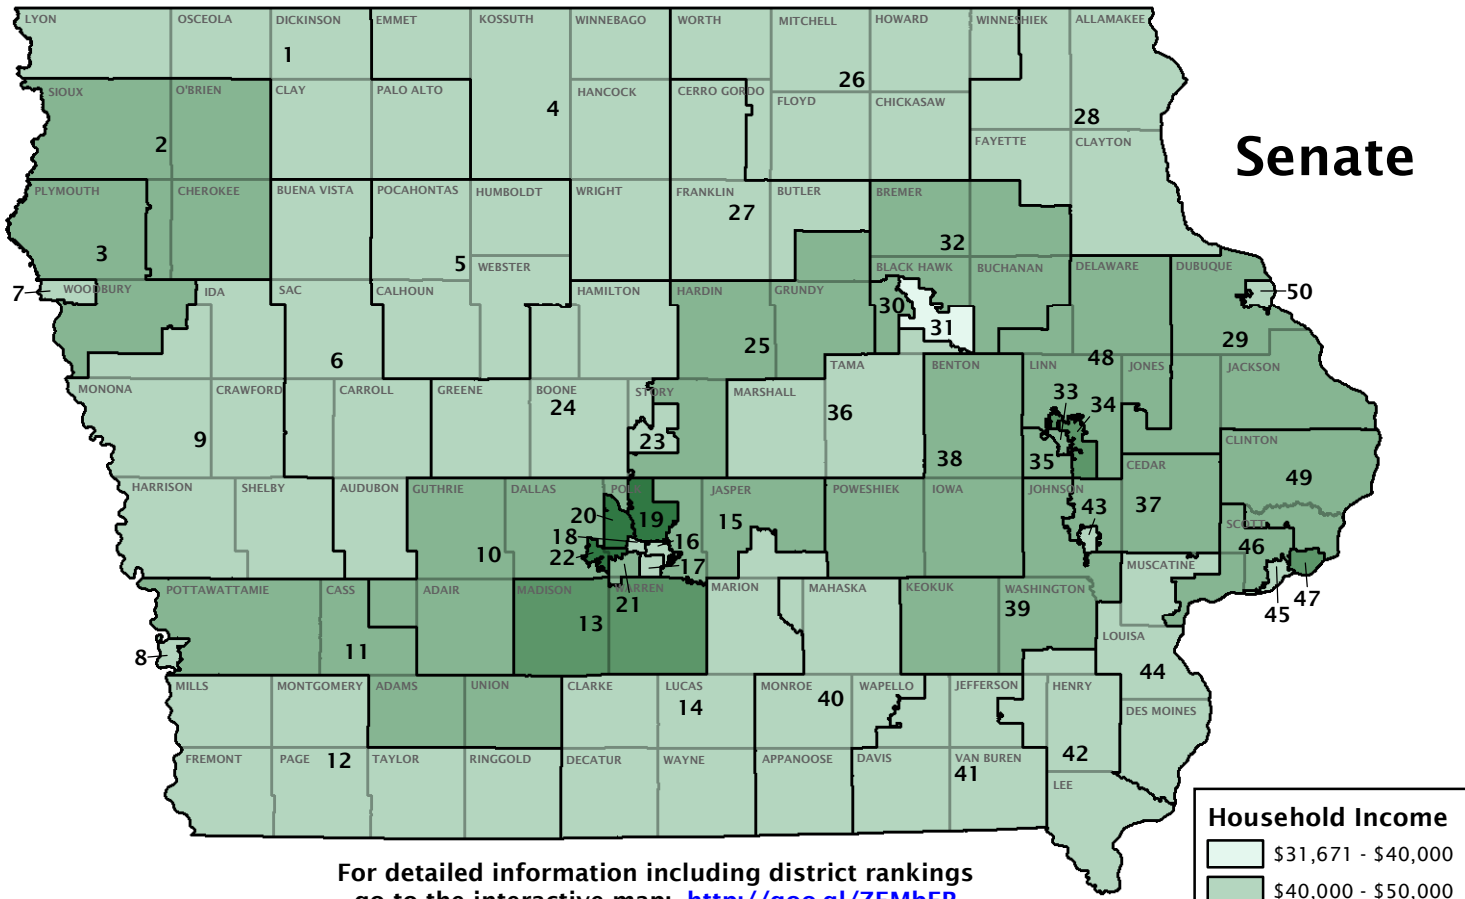

Median Household Income

By Legislative District - 2008 - 2012

Source: U.S. Census, 2012 ACS 5-year estimate
Date produced: 4/3/2014

Note: Household income includes income of the homeowner and all other people 15 years and older in the household, whether or not they are related to the homeowner.