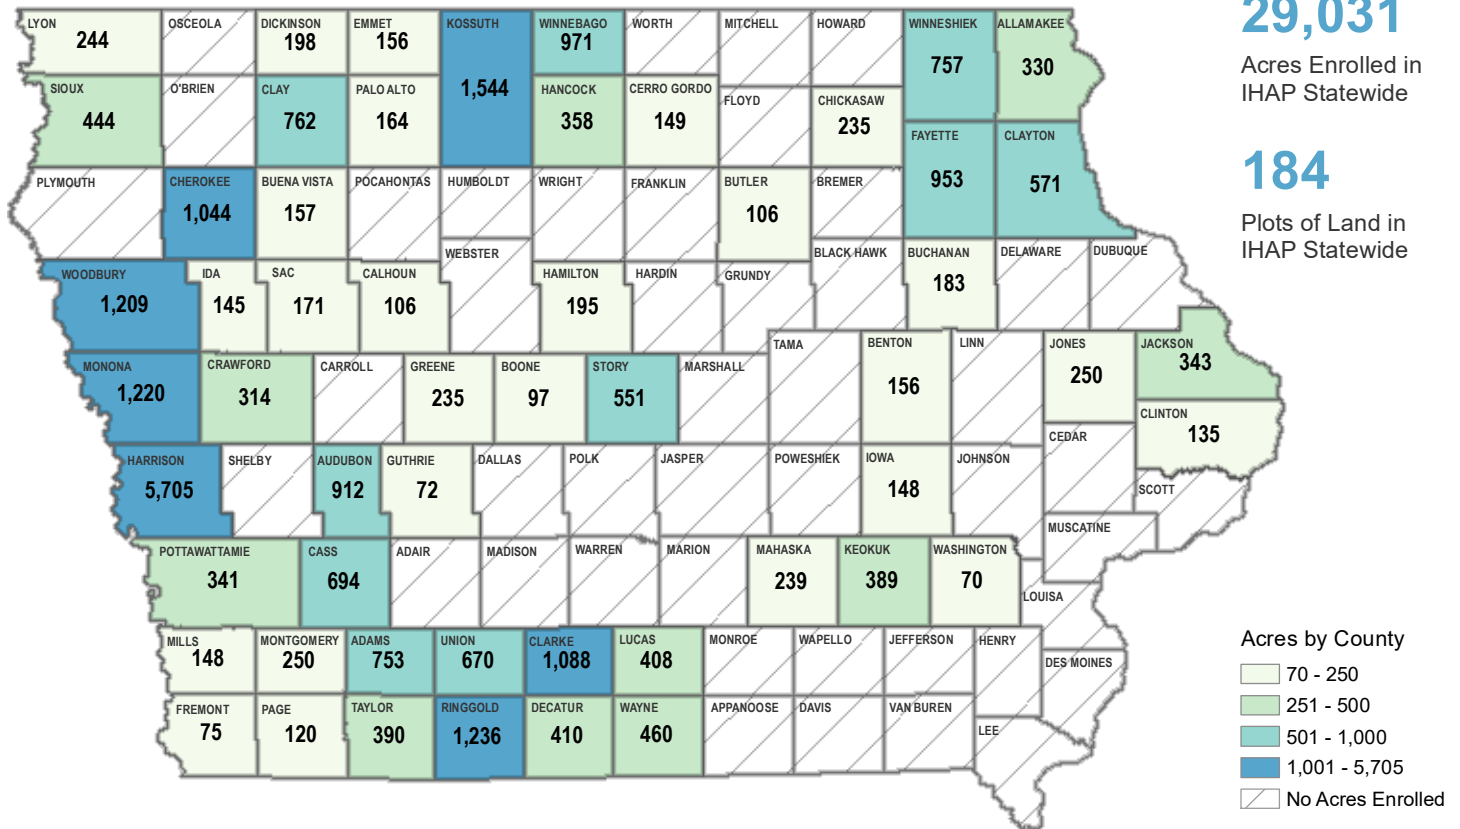

# Iowa Habitat and Access Program (IHAP) — 2021

The Iowa Habitat and Access Program (IHAP) has significantly increased the amount of land available to hunters in Iowa. Landowners receive funding and expertise for habitat improvements when they enroll in the program, and in turn allow public access to their land for hunting. IHAP qualifying properties must be at least 40 acres and be enrolled 3 to 10 years. Tracts are open from September 1 through May 31st. IHAP funding is provided in part by the U.S. Department of Agriculture's (USDA's) Farm Bill and State Habitat Stamp funds.

## IHAP Acres by County

[Click here](#) to view an interactive map of public hunting areas.

## IHAP Acres by Type