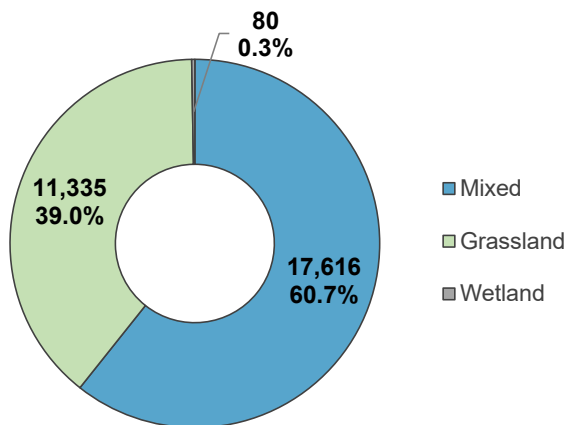

IHAP Acres by Type