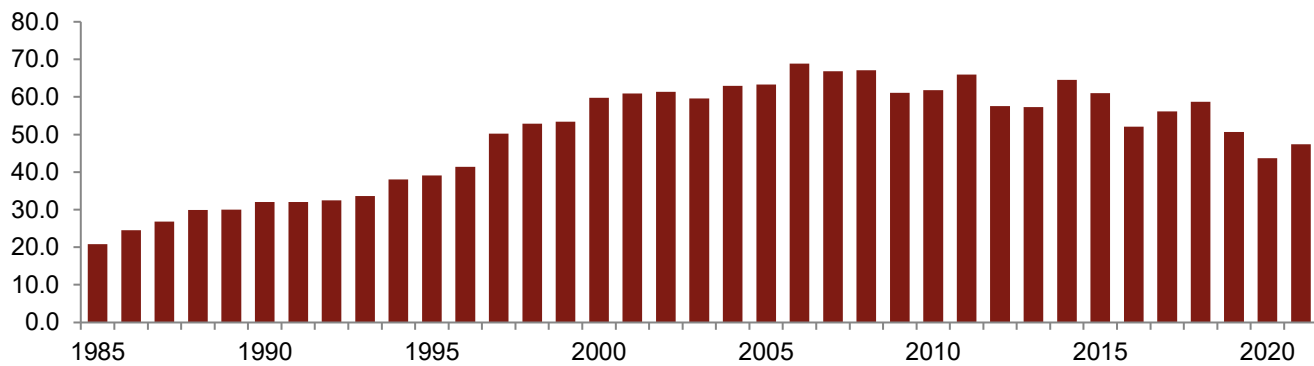

Annual Rail Tonnage — 2021

Net-Ton Miles (tons in millions)

Commodities Transported by Railroad — 2021

(tons in millions)

Sources: Iowa Department of Transportation, LSA calculations
 LSA Staff Contact: Adam Broich (515.281.8223) adam.broich@legis.iowa.gov