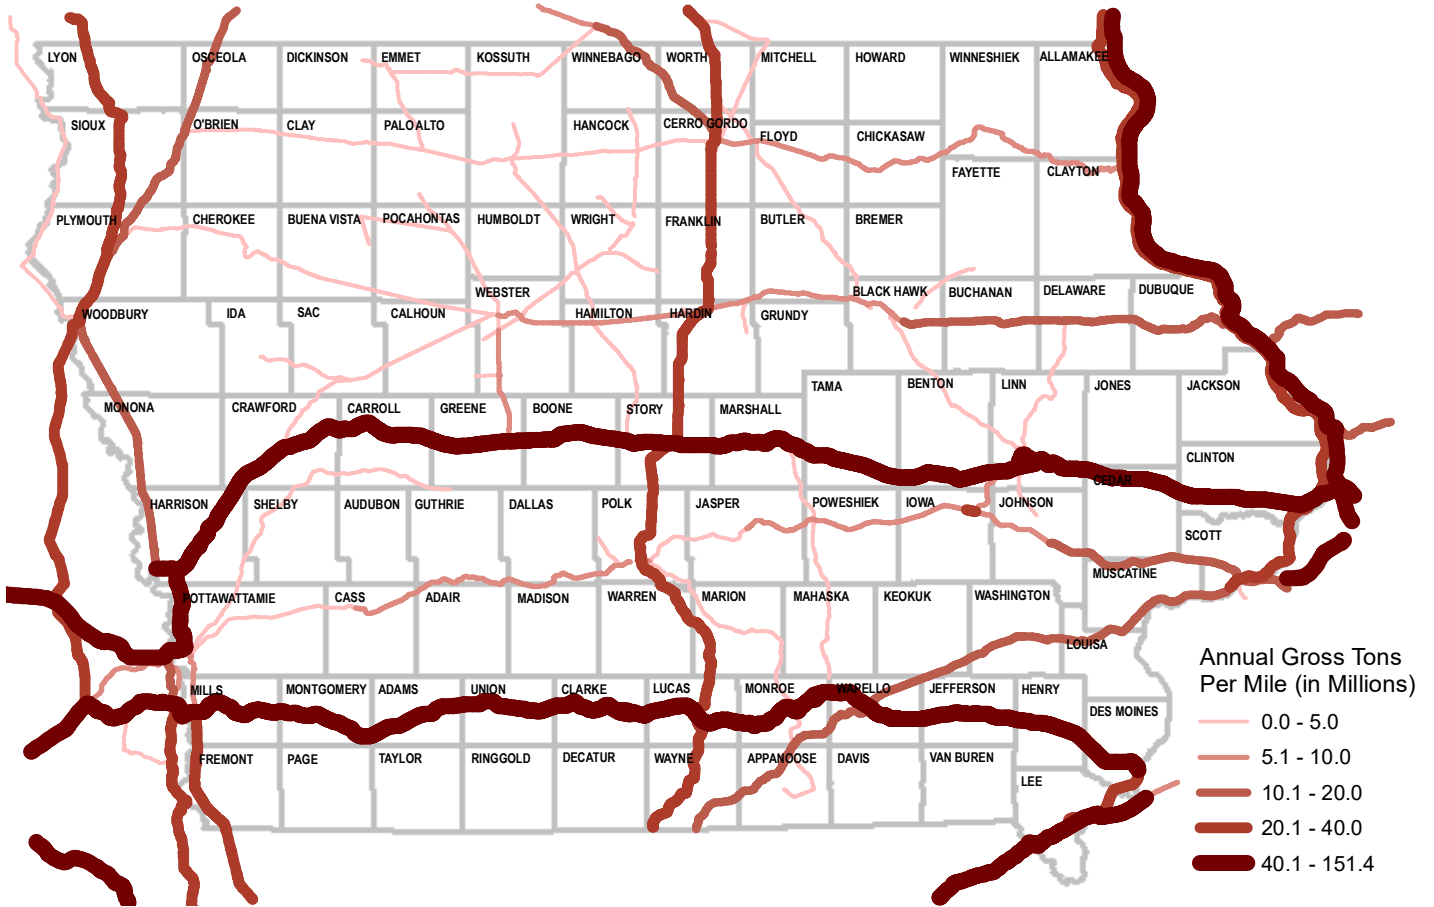

Annual Rail Tonnage — 2021

Net-Ton Miles (tons in millions)

Commodities Transported by Railroad — 2021

(tons in millions)

Sources: Iowa Department of Transportation, LSA calculations
 LSA Staff Contact: Adam Broich (515.281.8223) adam.broich@legis.iowa.gov