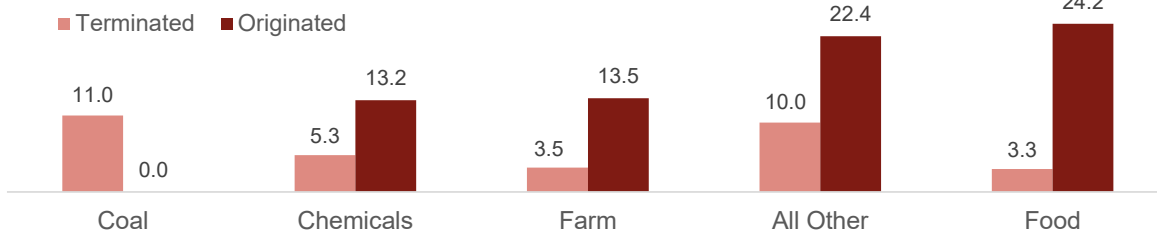

Annual Rail Tonnage — 2021

Net-Ton Miles (tons in millions)

Commodities Transported by Railroad — 2021

(tons in millions)

Sources: Iowa Department of Transportation, LSA calculations
 LSA Staff Contact: Adam Broich (515.281.8223) adam.broich@legis.iowa.gov