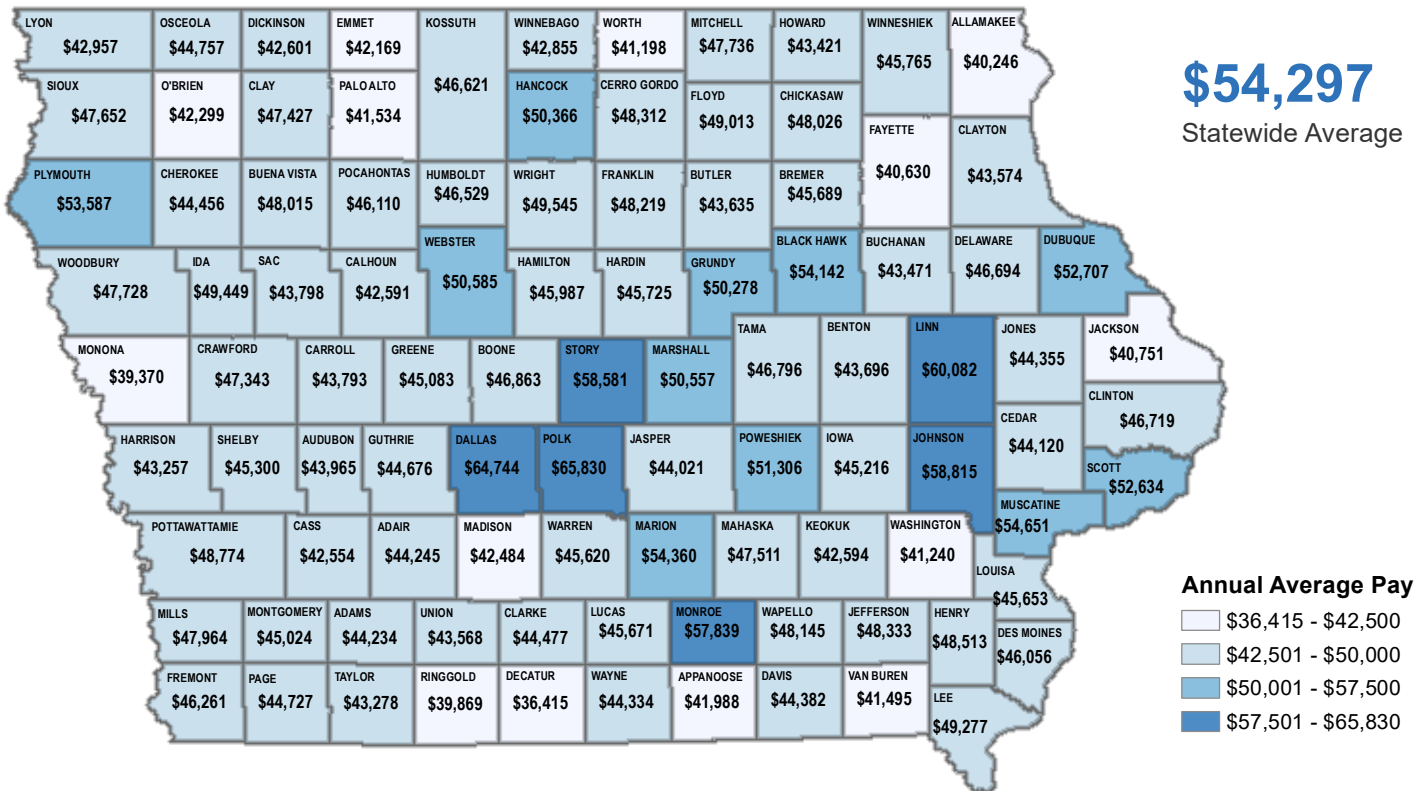

Average Annual Wage — 2021

Average Annual Wage by County — CY 2021

Average Annual Wage by State — CY 2021

Sources: U.S. Bureau of Labor Statistics, Quarterly Census of Employment and Wages
 LSA Staff Contact: Brendan Beeter (515.281.6934) brendan.beeter@legis.iowa.gov