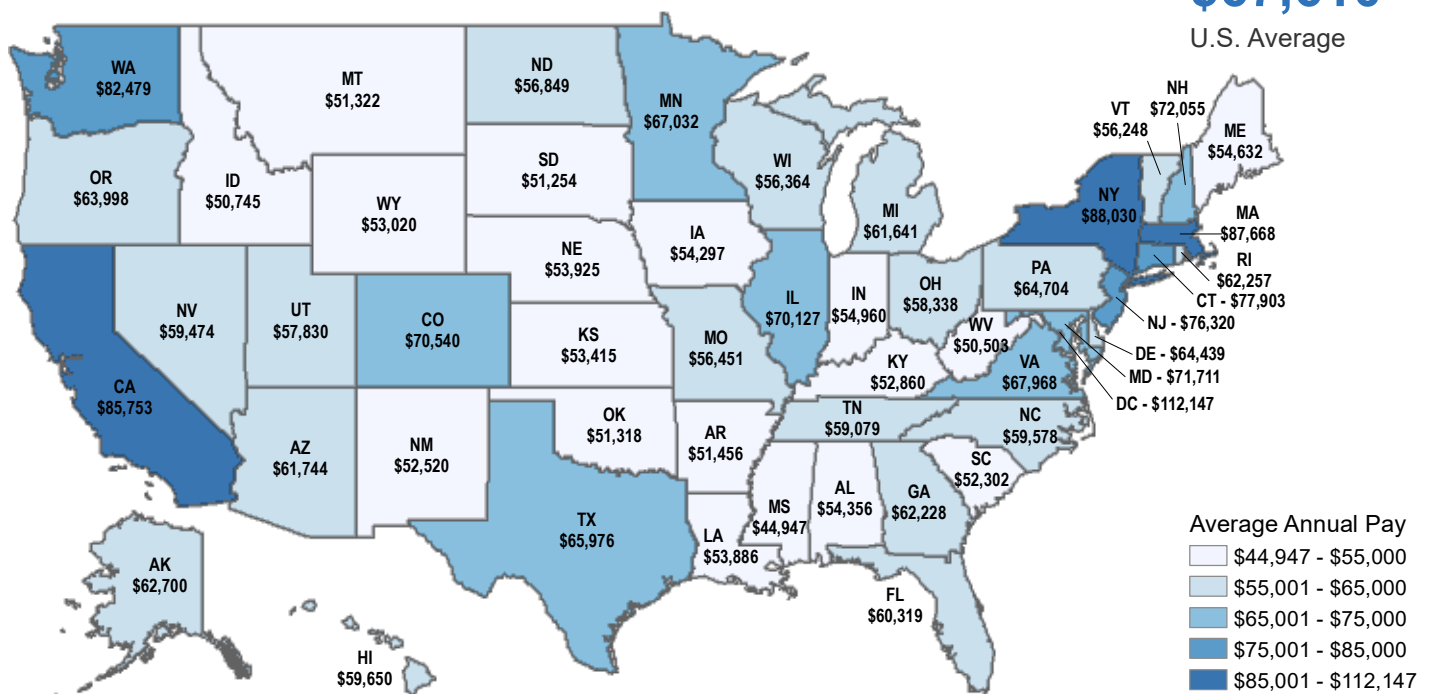

Average Annual Wage — 2021

Average Annual Wage by County — CY 2021

Average Annual Wage by State — CY 2021

Sources: U.S. Bureau of Labor Statistics, Quarterly Census of Employment and Wages
 LSA Staff Contact: Brendan Beeter (515.281.6934) brendan.beeter@legis.iowa.gov