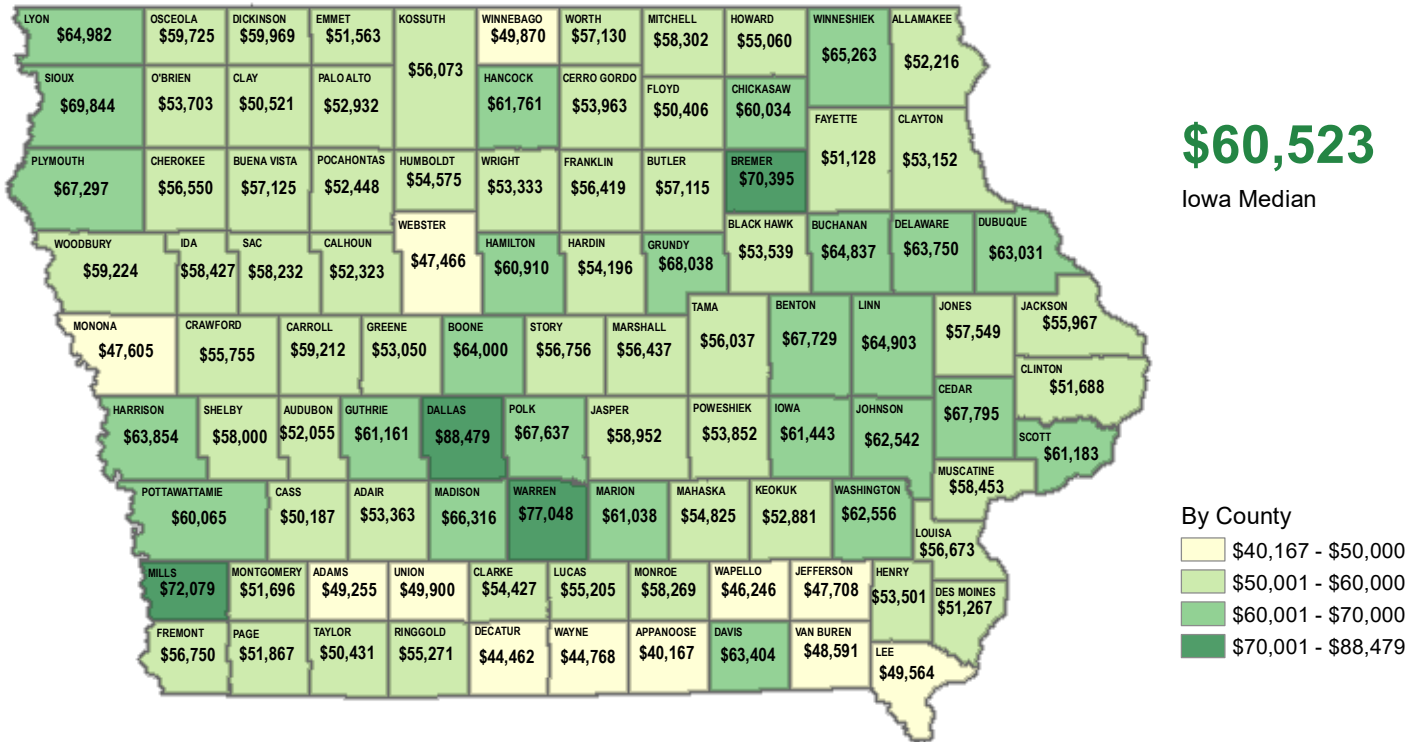

Median Household Income — 2015-2019 American Community Survey 5-Year Estimate

By County

By State

Sources: U.S. Census Bureau 2015-2019 American Community Survey 5-Year Estimate
 LSA Staff Contact: Eric Richardson (515.281.6767) eric.richardson@legis.iowa.gov