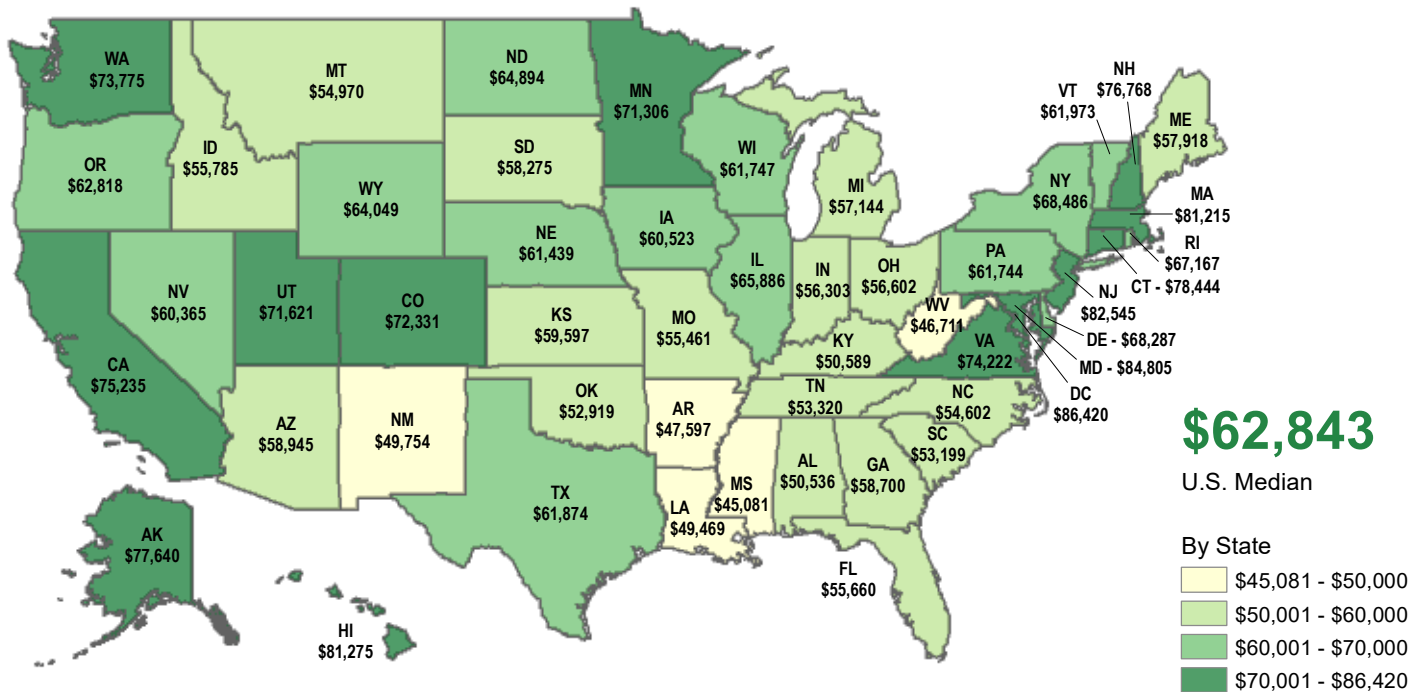

Median Household Income — 2015-2019 American Community Survey 5-Year Estimate

By County

By State

Sources: U.S. Census Bureau 2015-2019 American Community Survey 5-Year Estimate
 LSA Staff Contact: Eric Richardson (515.281.6767) eric.richardson@legis.iowa.gov