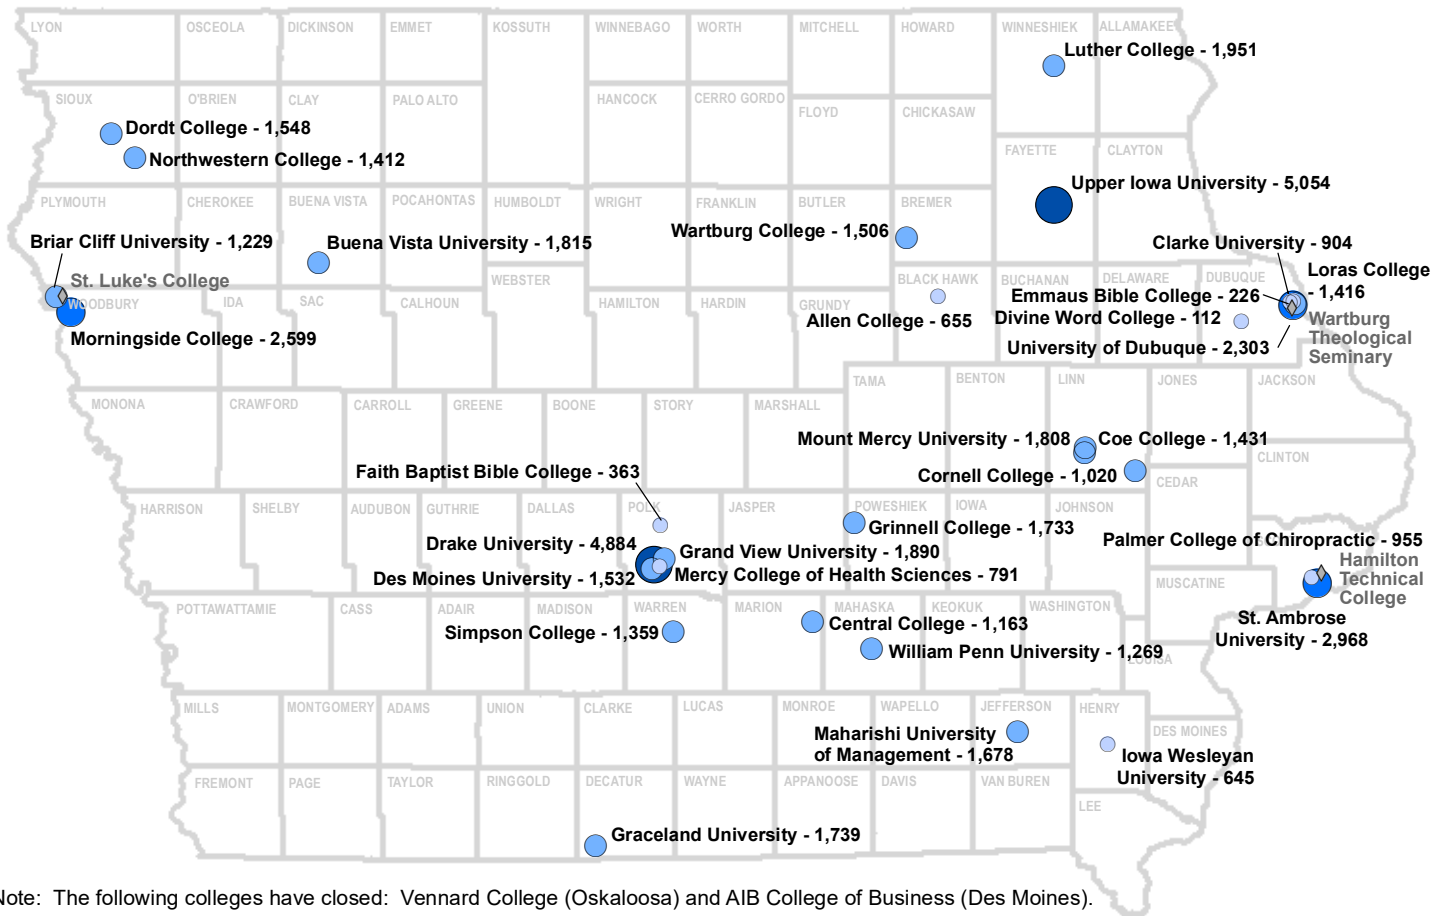

Independent Nonprofit Colleges and Universities

Total Degree Credit Enrollment — Fall 2019

HIGHEST 10:

1. Upper Iowa University - 5,054
2. Drake University - 4,884
3. Saint Ambrose University - 2,968
4. Morningside College - 2,599
5. University of Dubuque - 2,303
6. Luther College - 1,951
7. Grand View University - 1,890
8. Buena Vista University - 1,815
9. Mount Mercy University - 1,808
10. Graceland University - 1,739

LOWEST 10:

31. Divine Word College - 112
30. Emmaus Bible College - 226
29. Faith Baptist Bible College - 363
28. Iowa Wesleyan University - 645
27. Allen College - 655
26. Mercy College of Health Sciences - 791
25. Palmer College of Chiropractic - 955
24. Cornell College - 1,020
23. Central College - 1,163
22. Briar Cliff University - 1,229