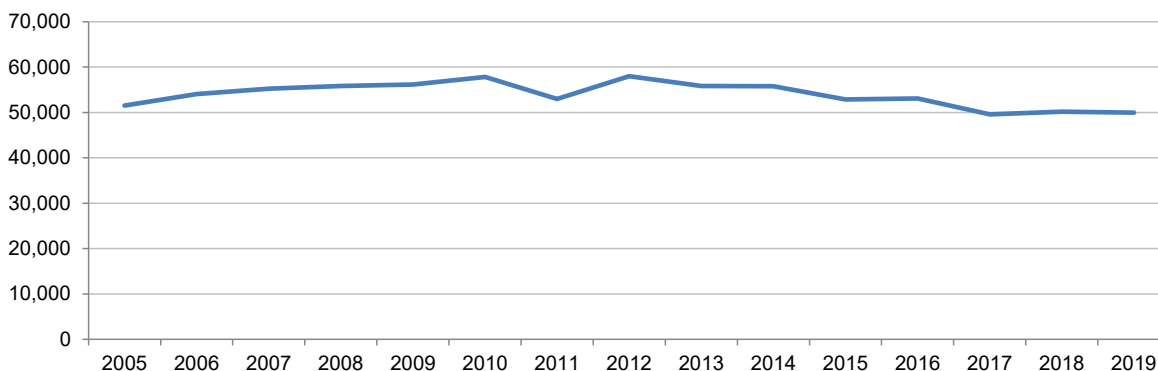

49,958

Total Fall 2019
Private College
Enrollment

Source: Iowa Coordinating Council for Post-High School Education
LSA Staff Contact: Ron Robinson (515.281.6256) ron.robinson@legis.iowa.gov