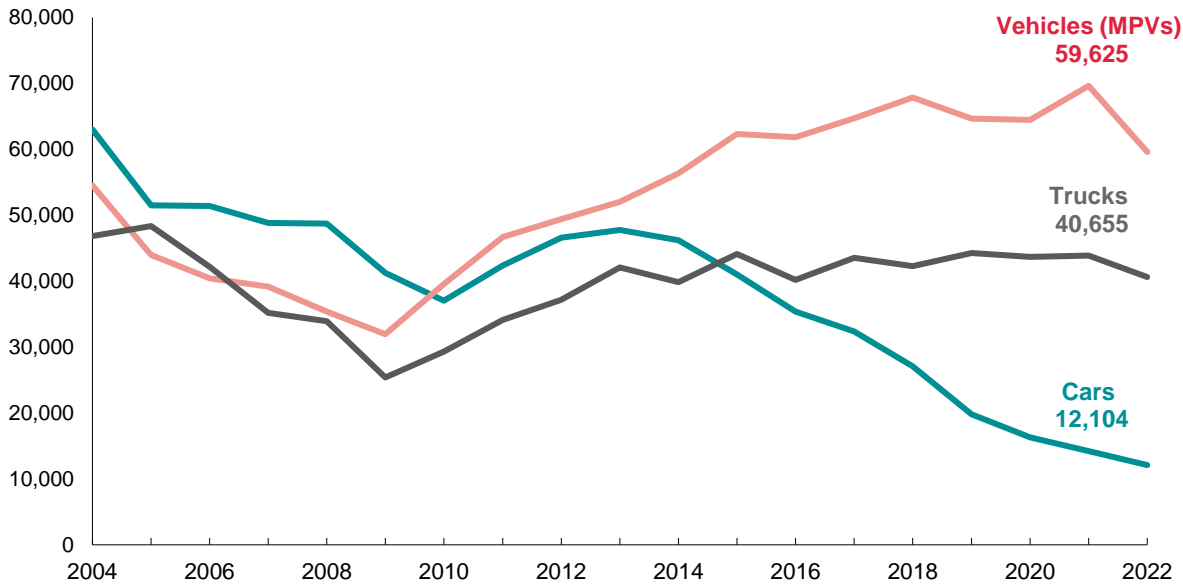

# New Vehicle Registrations of Cars, Multipurpose Vehicles, and Trucks

## Origin of Manufacture for New Vehicle Registration — CY 2022

Calendar Year	Cars	Multipurpose Vehicles (MPVs)	Trucks	Total
2013	47,765	52,057	42,075	141,897
2014	46,233	56,352	39,846	142,431
2015	41,018	62,321	44,108	147,447
2016	35,397	61,859	40,195	137,451
2017	32,394	64,705	43,537	140,636
2018	27,077	67,870	42,262	137,209
2019	19,799	64,665	44,285	128,749
2020	16,320	64,452	43,693	124,465
2021	14,233	69,636	43,897	127,766
2022	12,104	59,625	40,655	112,384