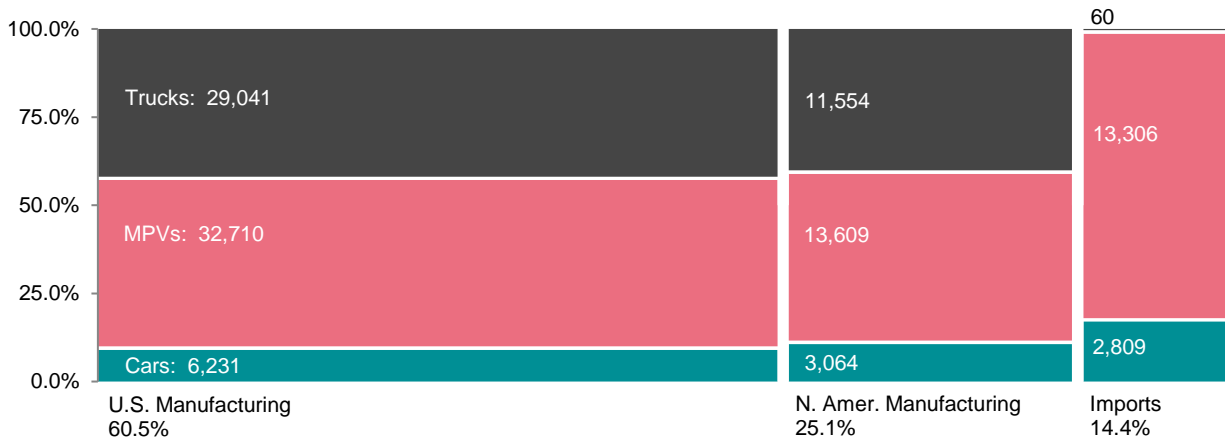

# New Vehicle Registrations of Cars, Multipurpose Vehicles, and Trucks

## Origin of Manufacture for New Vehicle Registration — CY 2022

Calendar Year	Cars	Multipurpose Vehicles (MPVs)	Trucks	Total
2013	47,765	52,057	42,075	141,897
2014	46,233	56,352	39,846	142,431
2015	41,018	62,321	44,108	147,447
2016	35,397	61,859	40,195	137,451
2017	32,394	64,705	43,537	140,636
2018	27,077	67,870	42,262	137,209
2019	19,799	64,665	44,285	128,749
2020	16,320	64,452	43,693	124,465
2021	14,233	69,636	43,897	127,766
2022	12,104	59,625	40,655	112,384