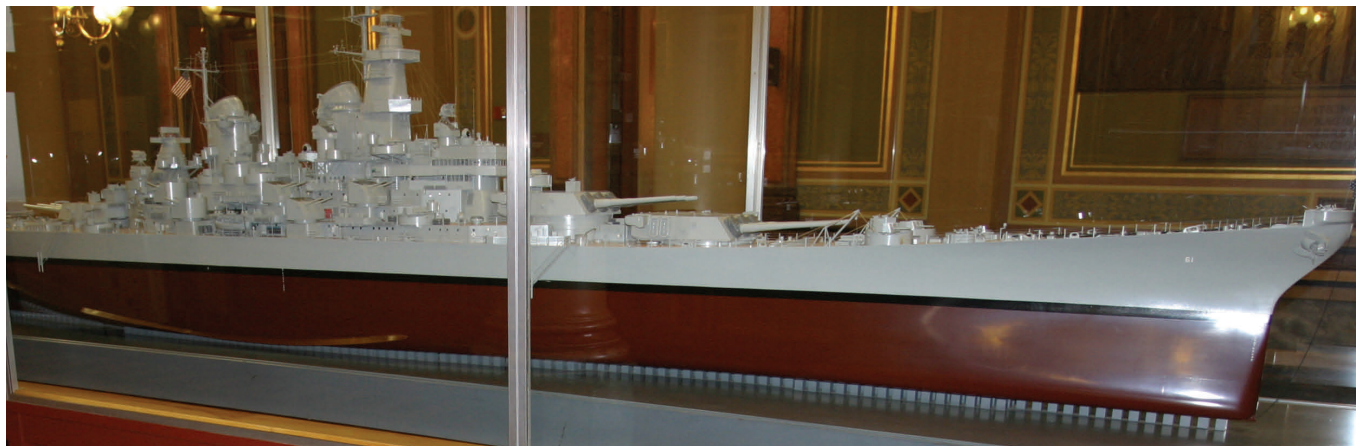

U.S.S. *Iowa* Model

U.S.S. *Iowa* Model

A model of the battleship U.S.S. *Iowa* is on display in the west wing. The model is 18 feet 7 inches long and weighs approximately 1,350 pounds. It is on loan from the U.S. Navy Department.

One of the battleship's two bells is located near the model.